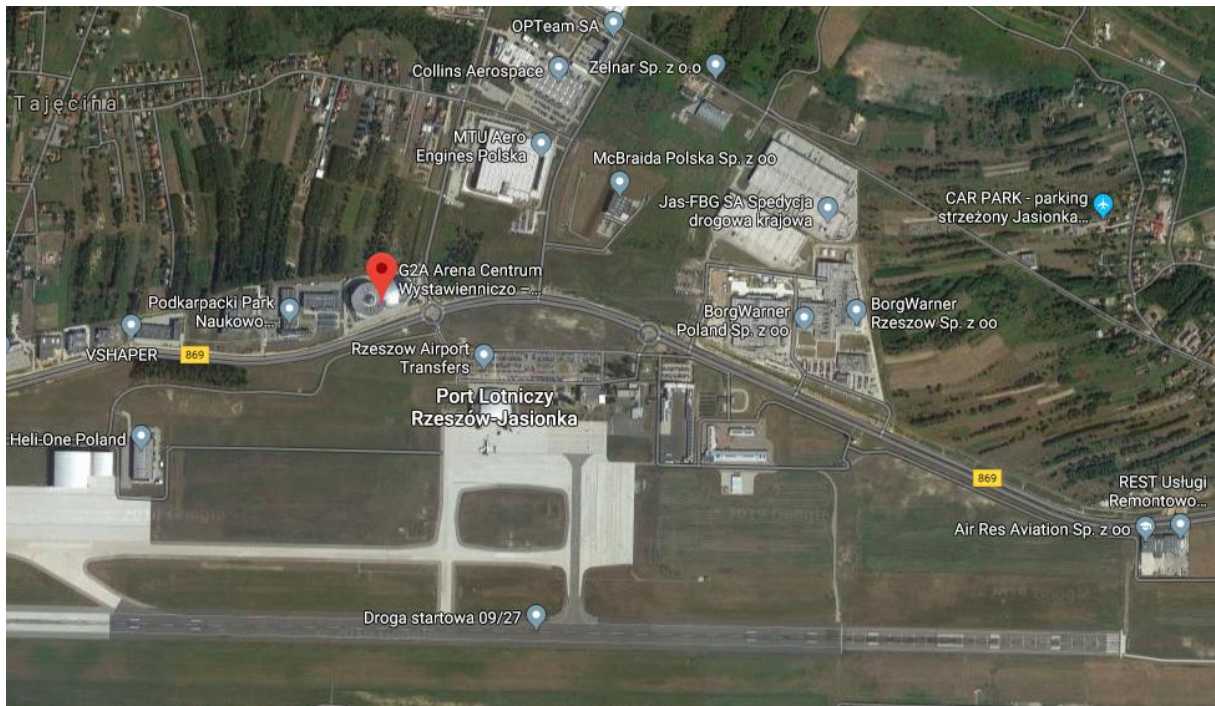

Venue

The Convention and Exhibition Centre of the Podkarpackie Voivodeship G2A Arena in Jasionka

G2A Arena Centrum Wystawienniczo Kongresowe Województwa Podkarpackiego w Jasionce

36-002 Jasionka 953

How to get there

By car

The G2A Arena is 10 km away from Rzeszów. The facility is located in close proximity of two national roads: DK9 and DK19, expressway S19, as well as the A4highway.

By bus

Rzeszów's Urban Transport Company, as well as Intermunicipal Bus Communication, provide excellent transport services from and to the city center. Station – Airport/Port Lotniczy. You can get here from Rzeszów by buses line 51 and 53.

Public Transport Authority In Rzeszow (ZTM)

website: einfo.erzeszow.pl

Line 51 from the Airport to and from the City Center Bardowskiego Street

Line 53 from the Airport to and from the City Center 9 (Local Bus Station, Jana Kasprowicza Street)

By plane

We're in close proximity of the multinational airport. The distance between our facility and the Rzeszów-Jasionka airport is only a roadway and it takes only 3 minutes to get to or from the arrivals and departures terminals.